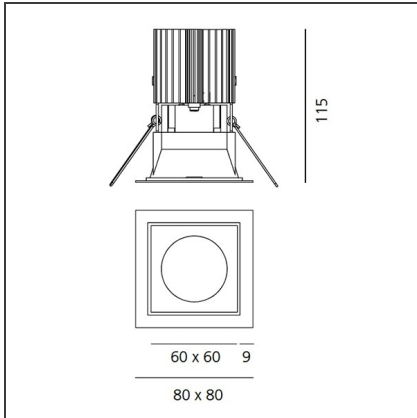

Everything 80 - Square trim - 28° 2700k - White/Aluminium

IP20/44 

DESIGN BY

Ernesto Gismondi

DESCRIPTION

Everything is an innovative range of professional recessed light fittings created to deliver a high lighting performance, with an eye on energy saving and excellent visual comfort. A complete, flexible product range, extremely versatile in its many applications and able to meet challenging lighting performance criteria.

TECHNICAL DRAWINGS

FEATURES

Article Code:	M330620	Material:	aluminium
Colour:	White/Aluminium	Series:	Indoor
Installation:	Recessed, Ceiling		

DIMENSIONS

Length:	cm 8	Cutout shape:	Squared
Width:	cm 8	Glow Wire Test:	850
Weight:	kg 0.2		
Recessed depth:	cm 11.5		