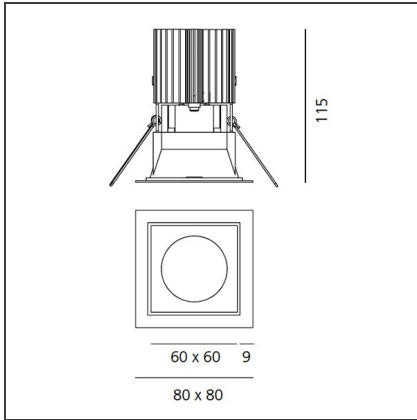

TECHNICAL DRAWINGS

FEATURES

| | | | |
|----------------------|-------------------|------------------|-----------|
| Article Code: | M327310 | Material: | aluminium |
| Colour: | Black/Black | Series: | Indoor |
| Installation: | Recessed, Ceiling | | |

DIMENSIONS

| | | | |
|------------------------|---------|------------------------|---------|
| Length: | cm 8 | Cutout shape: | Squared |
| Width: | cm 8 | Glow Wire Test: | 850 |
| Weight: | kg 0.2 | | |
| Recessed depth: | cm 11.5 | | |