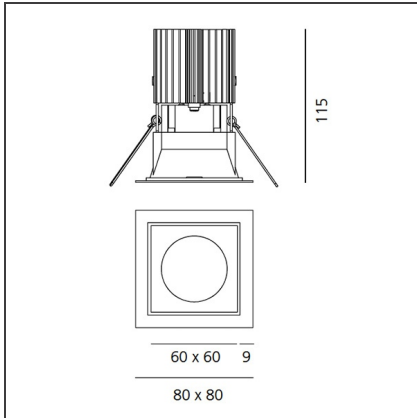

TECHNICAL DRAWINGS

FEATURES

Article Code:	M253420	Material:	aluminium
Colour:	White/White	Series:	Indoor
Installation:	Recessed, Ceiling		

DIMENSIONS

Length:	cm 8	Cutout shape:	Squared
Width:	cm 8	Glow Wire Test:	850
Weight:	kg 0.2		
Recessed depth:	cm 11.5		

INCLUDED SOURCES

Category:	LED	Color temperature (K):	3000K
Number:	1	CRI:	90
Watt:	13W		
Type:	0		
Class:	A		

LUMINAIRE

Watt:	13W	Delivered lumens output (lm):	1037lm
Voltage:	220-240 V	CCT:	3000 K
		Efficiency:	100%
		Efficacy:	79.8 lm/W
		CRI:	90