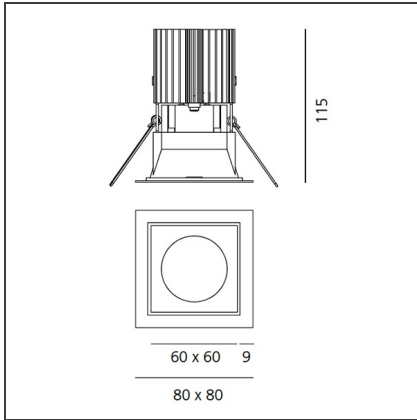

TECHNICAL DRAWINGS

FEATURES

Article Code:	M254060	Material:	aluminium
Colour:	Grey/Black	Series:	Indoor
Installation:	Recessed, Ceiling		

DIMENSIONS

Length:	cm 8	Cutout shape:	Squared
Width:	cm 8	Glow Wire Test:	850
Weight:	kg 0.2		
Recessed depth:	cm 11.5		

INCLUDED SOURCES

Category:	LED	Color temperature (K):	3000K
Number:	1	CRI:	90
Watt:	13W		
Type:	0		
Class:	A		

LUMINAIRE

Watt:	13W	Delivered lumens output (lm):	851lm
Voltage:	220-240 V	CCT:	3000K
		Efficiency:	100%
		Efficacy:	79.8lm/W
		CRI:	90