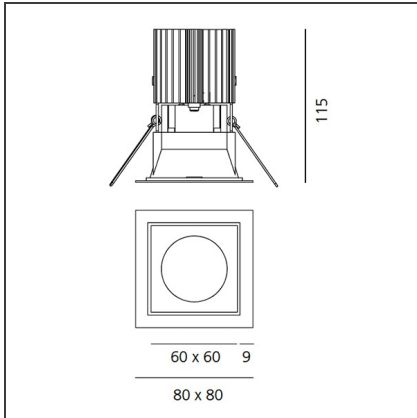

TECHNICAL DRAWINGS

FEATURES

Article Code:	M254010	Material:	aluminium
Colour:	Black/Black	Series:	Indoor
Installation:	Recessed, Ceiling		

DIMENSIONS

Length:	cm 8	Cutout shape:	Squared
Width:	cm 8	Glow Wire Test:	850
Weight:	kg 0.2		
Recessed depth:	cm 11.5		

INCLUDED SOURCES

Category:	LED	Color temperature (K):	3000K
Number:	1	CRI:	90
Watt:	13W		
Type:	0		
Class:	A		

LUMINAIRE

Watt:	13W	Delivered lumens output (lm):	851lm
Voltage:	220-240 V	CCT:	3000 K
		Efficiency:	100%
		Efficacy:	79.8lm/W
		CRI:	90