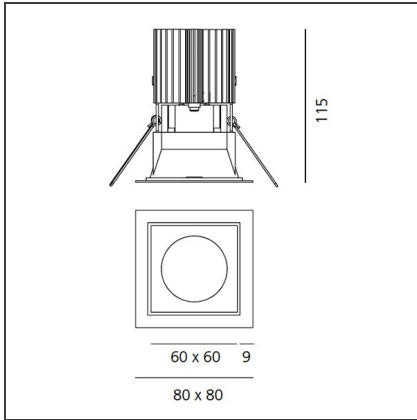

Everything 80 - Square trim - 23° 2700k - White/Black

IP20/44 

DESIGN BY

Ernesto Gismondi

DESCRIPTION

Everything is an innovative range of professional recessed light fittings created to deliver a high lighting performance, with an eye on energy saving and excellent visual comfort. A complete, flexible product range, extremely versatile in its many applications and able to meet challenging lighting performance criteria.

TECHNICAL DRAWINGS

FEATURES

Article Code:	M327220	Material:	aluminium
Colour:	White/Black	Series:	Indoor
Installation:	Recessed, Ceiling		

DIMENSIONS

Length:	cm 8	Cutout shape:	Squared
Width:	cm 8	Glow Wire Test:	850
Weight:	kg 0.2		
Recessed depth:	cm 11.5		