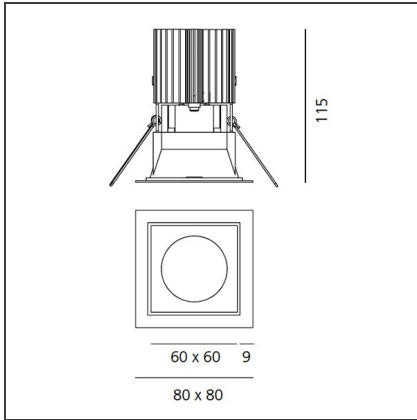

Everything 80 - Square trim - 23° 2700k - White/Aluminium

IP20/44 

DESIGN BY

Ernesto Gismondi

DESCRIPTION

Everything is an innovative range of professional recessed light fittings created to deliver a high lighting performance, with an eye on energy saving and excellent visual comfort. A complete, flexible product range, extremely versatile in its many applications and able to meet challenging lighting performance criteria.

TECHNICAL DRAWINGS

FEATURES

Article Code:	M330520	Material:	aluminium
Colour:	White/Aluminium	Series:	Indoor
Installation:	Recessed, Ceiling		

DIMENSIONS

Length:	cm 8	Cutout shape:	Squared
Width:	cm 8	Glow Wire Test:	850
Weight:	kg 0.2		
Recessed depth:	cm 11.5		