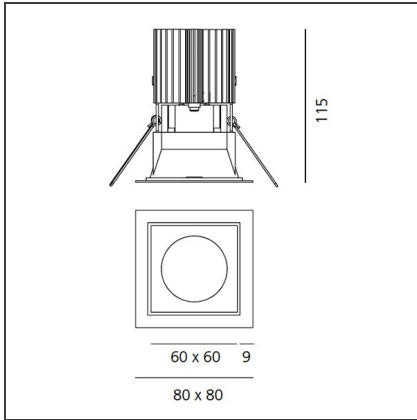

Everything 80 - Square trim - 23° 2700k - Black/Aluminium

IP20/44 

DESIGN BY

Ernesto Gismondi

DESCRIPTION

Everything is an innovative range of professional recessed light fittings created to deliver a high lighting performance, with an eye on energy saving and excellent visual comfort. A complete, flexible product range, extremely versatile in its many applications and able to meet challenging lighting performance criteria.

TECHNICAL DRAWINGS

FEATURES

Article Code:	M330510	Material:	aluminium
Colour:	Black/Aluminium	Series:	Indoor
Installation:	Recessed, Ceiling		

DIMENSIONS

Length:	cm 8	Cutout shape:	Squared
Width:	cm 8	Glow Wire Test:	850
Weight:	kg 0.2		
Recessed depth:	cm 11.5		