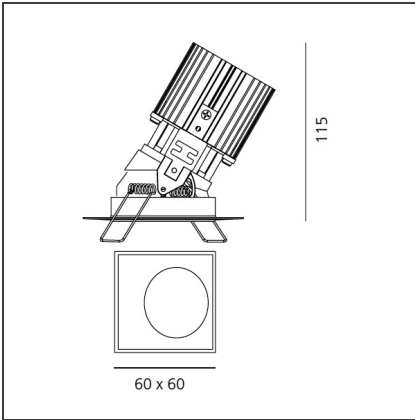

TECHNICAL DRAWINGS

FEATURES

Article Code:	M255005	Material:	aluminium
Colour:	White	Series:	Indoor
Installation:	Recessed, Ceiling		

DIMENSIONS

Length:	cm 6	Cutout shape:	Squared
Width:	cm 6	Glow Wire Test:	850
Weight:	kg 0.2		
Recessed depth:	cm 11.5		

INCLUDED SOURCES

Category:	LED	Color temperature (K):	3000K
Number:	1	CRI:	90
Watt:	13W		
Type:	0		
Class:	A		

LUMINAIRE

Watt:	13W	Delivered lumens output (lm):	1030lm
Voltage:	220-240 V	CCT:	3000K
		Efficiency:	100%
		Efficacy:	79.2lm/W
		CRI:	90