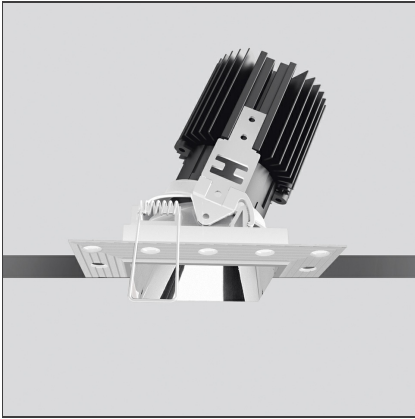

# Everything 80 - Square Adjustable Trimless - 46° 3000K - White

IP20/44 

## DESIGN BY

Ernesto Gismondi

## DESCRIPTION

Everything is an innovative range of professional recessed light fittings created to deliver a high lighting performance, with an eye on energy saving and excellent visual comfort. A complete, flexible product range, extremely versatile in its many applications and able to meet challenging lighting performance criteria.

## DIMENSIONS

<b>Length:</b>	cm 6	<b>Cutout shape:</b>	Squared
<b>Width:</b>	cm 6	<b>Glow Wire Test:</b>	850
<b>Weight:</b>	kg 0.2		
<b>Recessed depth:</b>	cm 11.5		