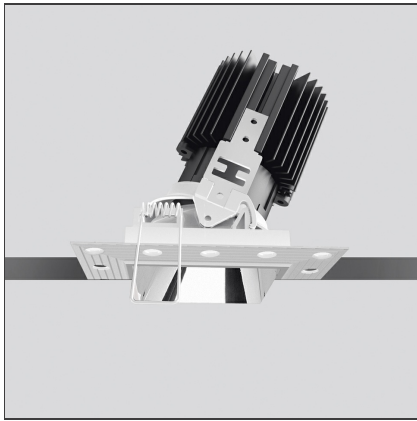

# Everything 80 - Square Adjustable Trimless - 46° 3000K - Black

IP20/44 

## DESCRIPTION

Everything is an innovative range of professional recessed light fittings created to deliver a high lighting performance, with an eye on energy saving and excellent visual comfort. A complete, flexible product range, extremely versatile in its many applications and able to meet challenging lighting performance criteria.

## DIMENSIONS

<b>Length:</b>	cm 6	<b>Cutout shape:</b>	Squared
<b>Width:</b>	cm 6	<b>Glow Wire Test:</b>	850
<b>Weight:</b>	kg 0.2		
<b>Recessed depth:</b>	cm 11.5		