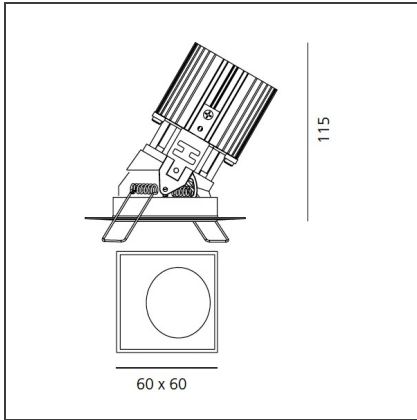

TECHNICAL DRAWINGS

FEATURES

Article Code:	M255605	Material:	aluminium
Colour:	Black	Series:	Indoor
Installation:	Recessed, Ceiling		

DIMENSIONS

Length:	cm 6	Cutout shape:	Squared
Width:	cm 6	Glow Wire Test:	850
Weight:	kg 0.2		
Recessed depth:	cm 11.5		

INCLUDED SOURCES

Category:	LED	Color temperature (K):	3000K
Number:	1	CRI:	90
Watt:	13W		
Type:	0		
Class:	A		

LUMINAIRE

Watt:	13W	Delivered lumens output (lm):	687lm
Voltage:	220-240 V	CCT:	3000K
		Efficiency:	100%
		Efficacy:	79.2lm/W
		CRI:	90