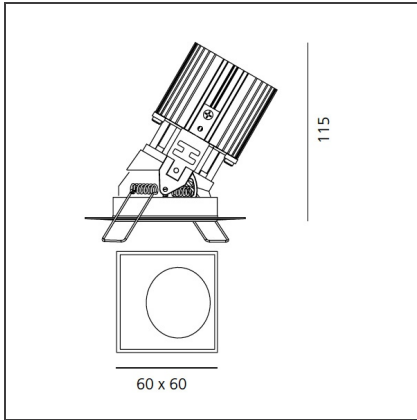

TECHNICAL DRAWINGS

FEATURES

Article Code:	M274605	Material:	aluminium
Colour:	Alluminium	Series:	Indoor
Installation:	Recessed, Ceiling		

DIMENSIONS

Length:	cm 6	Cutout shape:	Squared
Width:	cm 6	Glow Wire Test:	850
Weight:	kg 0.2		
Recessed depth:	cm 11.5		