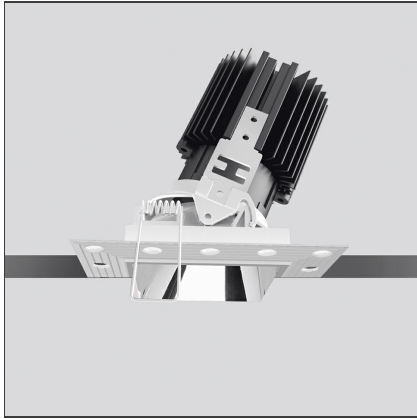

Everything 80 - Square Adjustable Trimless - 46° 3000K - Alluminium

IP20/44 

DESIGN BY

Ernesto Gismondi

DESCRIPTION

Everything is an innovative range of professional recessed light fittings created to deliver a high lighting performance, with an eye on energy saving and excellent visual comfort. A complete, flexible product range, extremely versatile in its many applications and able to meet challenging lighting performance criteria.

TECHNICAL DRAWINGS

FEATURES

Article Code:	M274605	Material:	aluminium
Colour:	Alluminium	Series:	Indoor
Installation:	Recessed, Ceiling		

DIMENSIONS

Length:	cm 6	Cutout shape:	Squared
Width:	cm 6	Glow Wire Test:	850
Weight:	kg 0.2		
Recessed depth:	cm 11.5		