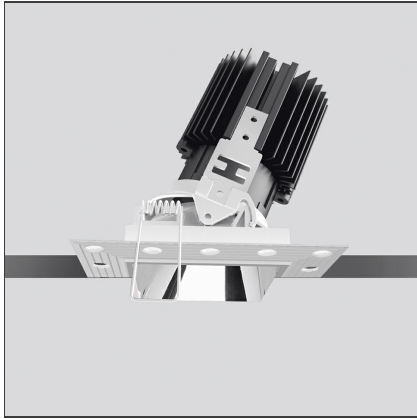

# Everything 80 - Square Adjustable Trimless - 46° 2700k - White

IP20/44 

## DESCRIPTION

Everything is an innovative range of professional recessed light fittings created to deliver a high lighting performance, with an eye on energy saving and excellent visual comfort. A complete, flexible product range, extremely versatile in its many applications and able to meet challenging lighting performance criteria.

## DIMENSIONS

<b>Length:</b>	cm 6	<b>Cutout shape:</b>	Squared
<b>Width:</b>	cm 6	<b>Glow Wire Test:</b>	850
<b>Weight:</b>	kg 0.2		
<b>Recessed depth:</b>	cm 11.5		