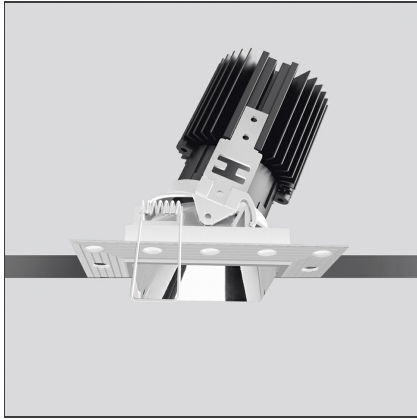

# Everything 80 - Square Adjustable Trimless - 46° 2700k - Black

IP20/44 

## DESCRIPTION

Everything is an innovative range of professional recessed light fittings created to deliver a high lighting performance, with an eye on energy saving and excellent visual comfort. A complete, flexible product range, extremely versatile in its many applications and able to meet challenging lighting performance criteria.

## DIMENSIONS

<b>Length:</b>	cm 6	<b>Cutout shape:</b>	Squared
<b>Width:</b>	cm 6	<b>Glow Wire Test:</b>	850
<b>Weight:</b>	kg 0.2		
<b>Recessed depth:</b>	cm 11.5		