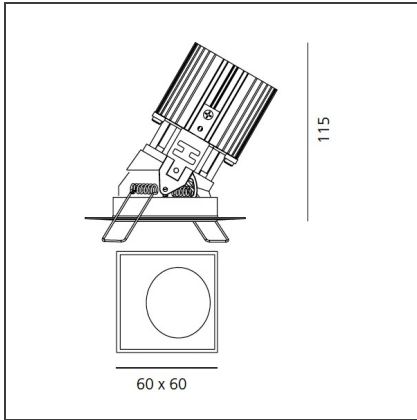

TECHNICAL DRAWINGS

FEATURES

Article Code:	M331005	Material:	aluminium
Colour:	Aluminium	Series:	Indoor
Installation:	Recessed, Ceiling		

DIMENSIONS

Length:	cm 6	Cutout shape:	Squared
Width:	cm 6	Glow Wire Test:	850
Weight:	kg 0.2		
Recessed depth:	cm 11.5		