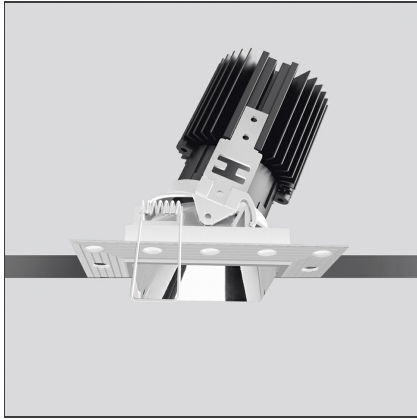

Everything 80 - Square Adjustable Trimless - 46° 2700k - Aluminium

IP20/44 

DESIGN BY

Ernesto Gismondi

DESCRIPTION

Everything is an innovative range of professional recessed light fittings created to deliver a high lighting performance, with an eye on energy saving and excellent visual comfort. A complete, flexible product range, extremely versatile in its many applications and able to meet challenging lighting performance criteria.

TECHNICAL DRAWINGS

FEATURES

Article Code:	M331005	Material:	aluminium
Colour:	Aluminium	Series:	Indoor
Installation:	Recessed, Ceiling		

DIMENSIONS

Length:	cm 6	Cutout shape:	Squared
Width:	cm 6	Glow Wire Test:	850
Weight:	kg 0.2		
Recessed depth:	cm 11.5		