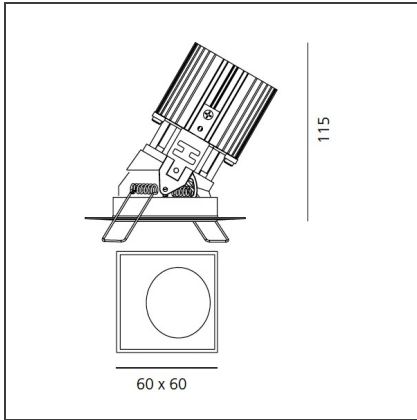

TECHNICAL DRAWINGS

FEATURES

Article Code:	M254805	Material:	aluminium
Colour:	White	Series:	Indoor
Installation:	Recessed, Ceiling		

DIMENSIONS

Length:	cm 6	Cutout shape:	Squared
Width:	cm 6	Glow Wire Test:	850
Weight:	kg 0.2		
Recessed depth:	cm 11.5		