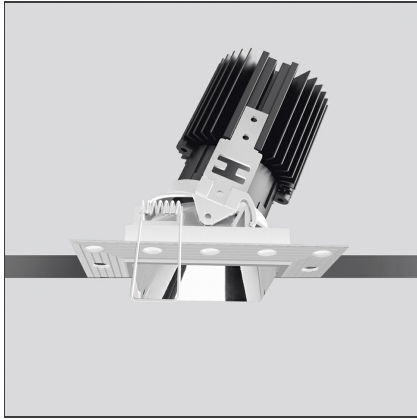

Everything 80 - Square Adjustable Trimless - 28° 3000K - White

IP20/44 

DESIGN BY

Ernesto Gismondi

DESCRIPTION

Everything is an innovative range of professional recessed light fittings created to deliver a high lighting performance, with an eye on energy saving and excellent visual comfort. A complete, flexible product range, extremely versatile in its many applications and able to meet challenging lighting performance criteria.

TECHNICAL DRAWINGS

FEATURES

Article Code:	M254805	Material:	aluminium
Colour:	White	Series:	Indoor
Installation:	Recessed, Ceiling		

DIMENSIONS

Length:	cm 6	Cutout shape:	Squared
Width:	cm 6	Glow Wire Test:	850
Weight:	kg 0.2		
Recessed depth:	cm 11.5		