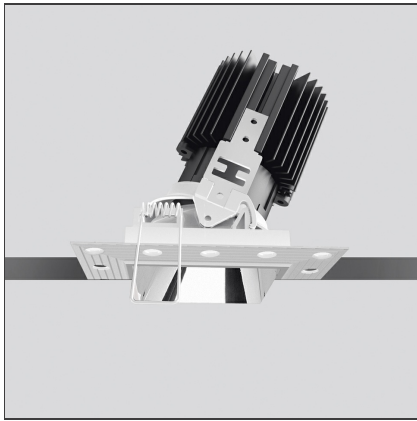

# Everything 80 - Square Adjustable Trimless - 28° 3000K - Black

IP20/44 

## DESCRIPTION

Everything is an innovative range of professional recessed light fittings created to deliver a high lighting performance, with an eye on energy saving and excellent visual comfort. A complete, flexible product range, extremely versatile in its many applications and able to meet challenging lighting performance criteria.

## DIMENSIONS

<b>Length:</b>	cm 6	<b>Cutout shape:</b>	Squared
<b>Width:</b>	cm 6	<b>Glow Wire Test:</b>	850
<b>Weight:</b>	kg 0.2		
<b>Recessed depth:</b>	cm 11.5		