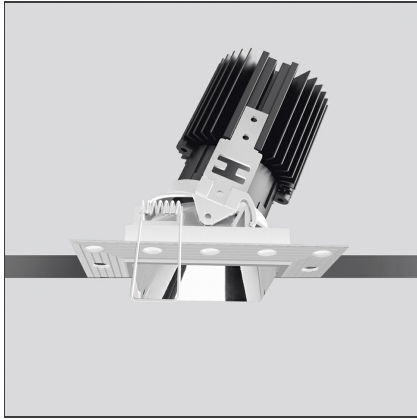

# Everything 80 - Square Adjustable Trimless - 28° 3000K - Alluminium

IP20/44 

## DESCRIPTION

Everything is an innovative range of professional recessed light fittings created to deliver a high lighting performance, with an eye on energy saving and excellent visual comfort. A complete, flexible product range, extremely versatile in its many applications and able to meet challenging lighting performance criteria.

## DIMENSIONS

<b>Length:</b>	cm 6	<b>Cutout shape:</b>	Squared
<b>Width:</b>	cm 6	<b>Glow Wire Test:</b>	850
<b>Weight:</b>	kg 0.2		
<b>Recessed depth:</b>	cm 11.5		