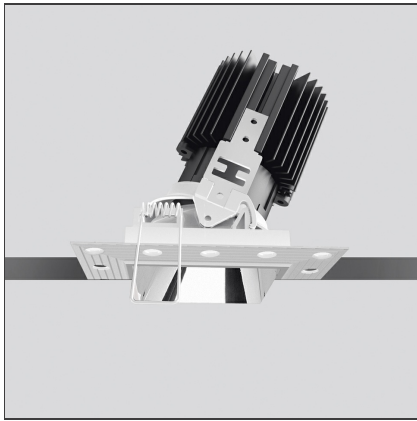

Everything 80 - Square Adjustable Trimless - 28° 2700k - White

IP20/44 

DESIGN BY

Ernesto Gismondi

DESCRIPTION

Everything is an innovative range of professional recessed light fittings created to deliver a high lighting performance, with an eye on energy saving and excellent visual comfort. A complete, flexible product range, extremely versatile in its many applications and able to meet challenging lighting performance criteria.

TECHNICAL DRAWINGS

FEATURES

Article Code:	M327605	Material:	aluminium
Colour:	White	Series:	Indoor
Installation:	Recessed, Ceiling		

DIMENSIONS

Length:	cm 6	Cutout shape:	Squared
Width:	cm 6	Glow Wire Test:	850
Weight:	kg 0.2		
Recessed depth:	cm 11.5		