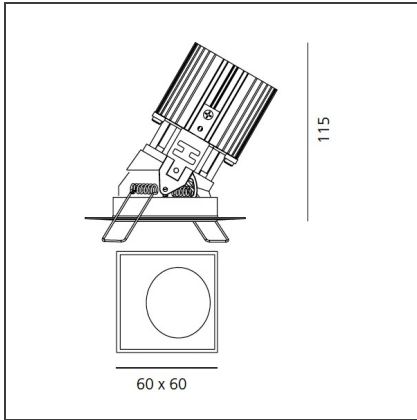

TECHNICAL DRAWINGS

FEATURES

Article Code:	M327605	Material:	aluminium
Colour:	White	Series:	Indoor
Installation:	Recessed, Ceiling		

DIMENSIONS

Length:	cm 6	Cutout shape:	Squared
Width:	cm 6	Glow Wire Test:	850
Weight:	kg 0.2		
Recessed depth:	cm 11.5		