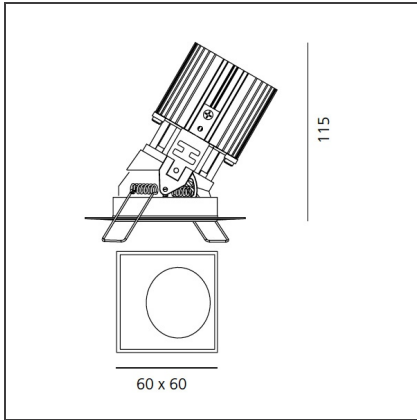

TECHNICAL DRAWINGS

FEATURES

Article Code:	M327905	Material:	aluminium
Colour:	Black	Series:	Indoor
Installation:	Recessed, Ceiling		

DIMENSIONS

Length:	cm 6	Cutout shape:	Squared
Width:	cm 6	Glow Wire Test:	850
Weight:	kg 0.2		
Recessed depth:	cm 11.5		