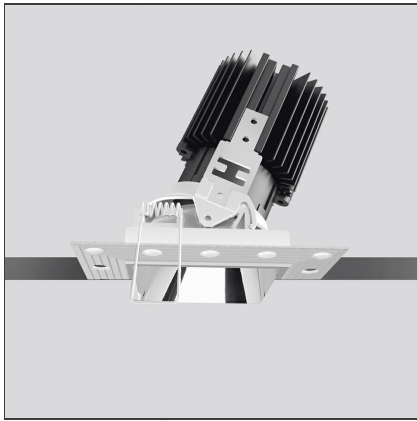

Everything 80 - Square Adjustable Trimless - 28° 2700k - Black

IP20/44 

DESIGN BY

Ernesto Gismondi

DESCRIPTION

Everything is an innovative range of professional recessed light fittings created to deliver a high lighting performance, with an eye on energy saving and excellent visual comfort. A complete, flexible product range, extremely versatile in its many applications and able to meet challenging lighting performance criteria.

TECHNICAL DRAWINGS

FEATURES

Article Code:	M327905	Material:	aluminium
Colour:	Black	Series:	Indoor
Installation:	Recessed, Ceiling		

DIMENSIONS

Length:	cm 6	Cutout shape:	Squared
Width:	cm 6	Glow Wire Test:	850
Weight:	kg 0.2		
Recessed depth:	cm 11.5		