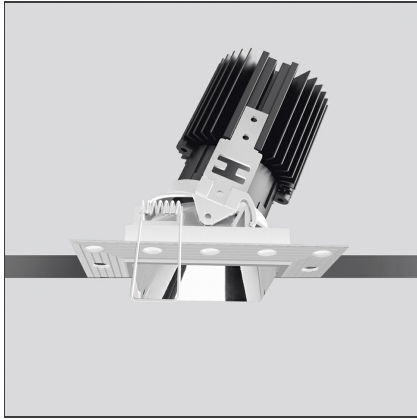

Everything 80 - Square Adjustable Trimless - 28° 2700k - Aluminium

IP20/44 

DESIGN BY

Ernesto Gismondi

DESCRIPTION

Everything is an innovative range of professional recessed light fittings created to deliver a high lighting performance, with an eye on energy saving and excellent visual comfort. A complete, flexible product range, extremely versatile in its many applications and able to meet challenging lighting performance criteria.

TECHNICAL DRAWINGS

FEATURES

| | | | |
|----------------------|-------------------|------------------|-----------|
| Article Code: | M330905 | Material: | aluminium |
| Colour: | Aluminium | Series: | Indoor |
| Installation: | Recessed, Ceiling | | |

DIMENSIONS

| | | | |
|------------------------|---------|------------------------|---------|
| Length: | cm 6 | Cutout shape: | Squared |
| Width: | cm 6 | Glow Wire Test: | 850 |
| Weight: | kg 0.2 | | |
| Recessed depth: | cm 11.5 | | |