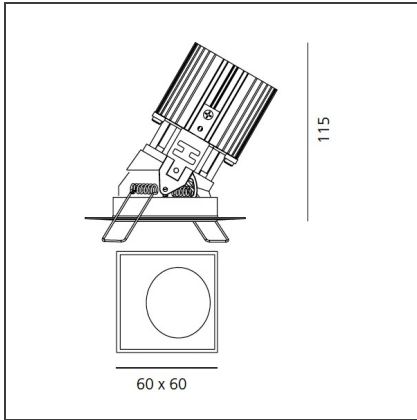

TECHNICAL DRAWINGS

FEATURES

| | | | |
|----------------------|-------------------|------------------|-----------|
| Article Code: | M330905 | Material: | aluminium |
| Colour: | Aluminium | Series: | Indoor |
| Installation: | Recessed, Ceiling | | |

DIMENSIONS

| | | | |
|------------------------|---------|------------------------|---------|
| Length: | cm 6 | Cutout shape: | Squared |
| Width: | cm 6 | Glow Wire Test: | 850 |
| Weight: | kg 0.2 | | |
| Recessed depth: | cm 11.5 | | |