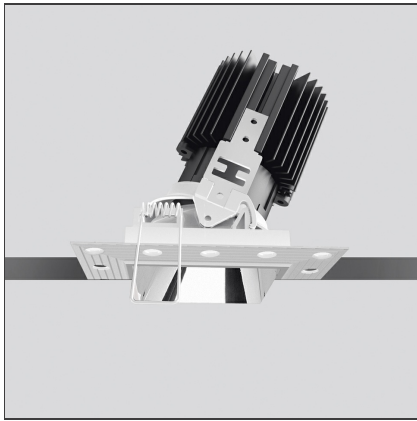

Everything 80 - Square Adjustable Trimless - 23° 3000k - Alluminium

IP20/44 

DESIGN BY

Ernesto Gismondi

DESCRIPTION

Everything is an innovative range of professional recessed light fittings created to deliver a high lighting performance, with an eye on energy saving and excellent visual comfort. A complete, flexible product range, extremely versatile in its many applications and able to meet challenging lighting performance criteria.

TECHNICAL DRAWINGS

FEATURES

Article Code:	M274205	Material:	aluminium
Colour:	Alluminium	Series:	Indoor
Installation:	Recessed, Ceiling		

DIMENSIONS

Length:	cm 6	Cutout shape:	Squared
Width:	cm 6	Glow Wire Test:	850
Weight:	kg 0.2		
Recessed depth:	cm 11.5		