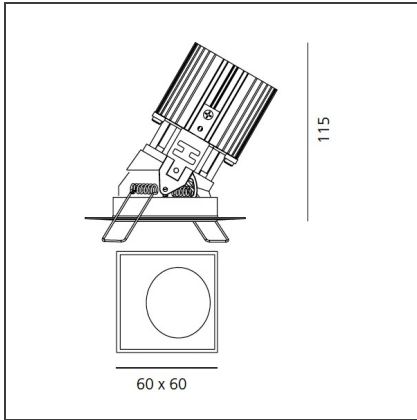

TECHNICAL DRAWINGS

FEATURES

Article Code:	M274205	Material:	aluminium
Colour:	Alluminium	Series:	Indoor
Installation:	Recessed, Ceiling		

DIMENSIONS

Length:	cm 6	Cutout shape:	Squared
Width:	cm 6	Glow Wire Test:	850
Weight:	kg 0.2		
Recessed depth:	cm 11.5		