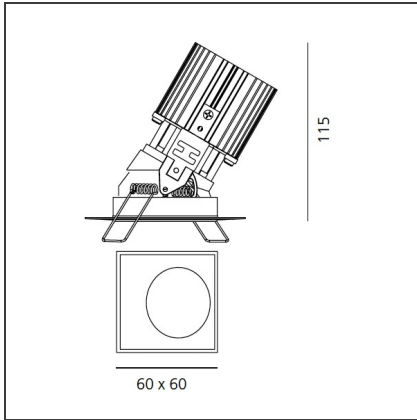

TECHNICAL DRAWINGS

FEATURES

Article Code:	M327505	Material:	aluminium
Colour:	White	Series:	Indoor
Installation:	Recessed, Ceiling		

DIMENSIONS

Length:	cm 6	Cutout shape:	Squared
Width:	cm 6	Glow Wire Test:	850
Weight:	kg 0.2		
Recessed depth:	cm 11.5		