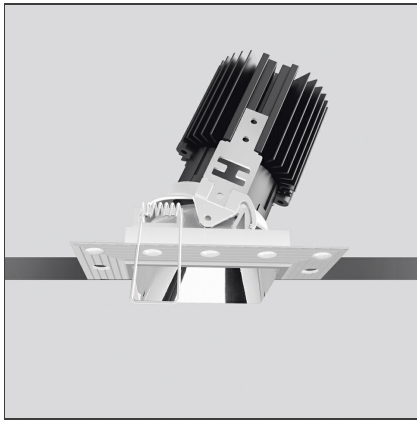

Everything 80 - Square Adjustable Trimless - 23° 2700k - White

IP20/44 

DESIGN BY

Ernesto Gismondi

DESCRIPTION

Everything is an innovative range of professional recessed light fittings created to deliver a high lighting performance, with an eye on energy saving and excellent visual comfort. A complete, flexible product range, extremely versatile in its many applications and able to meet challenging lighting performance criteria.

TECHNICAL DRAWINGS

FEATURES

Article Code:	M327505	Material:	aluminium
Colour:	White	Series:	Indoor
Installation:	Recessed, Ceiling		

DIMENSIONS

Length:	cm 6	Cutout shape:	Squared
Width:	cm 6	Glow Wire Test:	850
Weight:	kg 0.2		
Recessed depth:	cm 11.5		