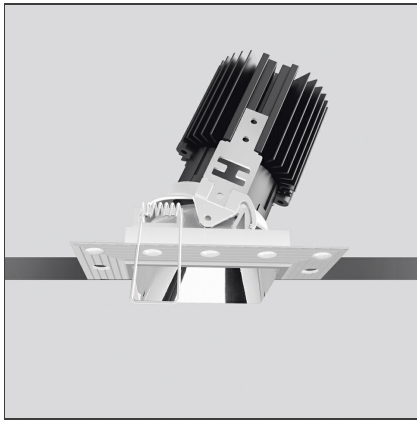

# Everything 80 - Square Adjustable Trimless - 23° 2700k - Black

IP20/44 

## DESCRIPTION

Everything is an innovative range of professional recessed light fittings created to deliver a high lighting performance, with an eye on energy saving and excellent visual comfort. A complete, flexible product range, extremely versatile in its many applications and able to meet challenging lighting performance criteria.

## DIMENSIONS

<b>Length:</b>	cm 6	<b>Cutout shape:</b>	Squared
<b>Width:</b>	cm 6	<b>Glow Wire Test:</b>	850
<b>Weight:</b>	kg 0.2		
<b>Recessed depth:</b>	cm 11.5		