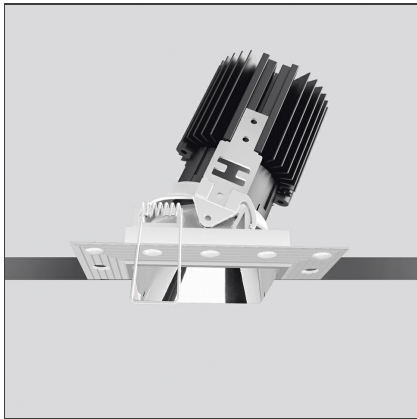

Everything 80 - Square Adjustable Trimless - 23° 2700k - Aluminium

IP20/44 

DESIGN BY

Ernesto Gismondi

DESCRIPTION

Everything is an innovative range of professional recessed light fittings created to deliver a high lighting performance, with an eye on energy saving and excellent visual comfort. A complete, flexible product range, extremely versatile in its many applications and able to meet challenging lighting performance criteria.

TECHNICAL DRAWINGS

FEATURES

Article Code:	M330805	Material:	aluminium
Colour:	Aluminium	Series:	Indoor
Installation:	Recessed, Ceiling		

DIMENSIONS

Length:	cm 6	Cutout shape:	Squared
Width:	cm 6	Glow Wire Test:	850
Weight:	kg 0.2		
Recessed depth:	cm 11.5		