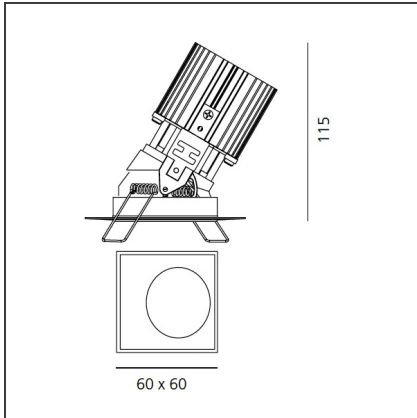

TECHNICAL DRAWINGS

FEATURES

Article Code:	M330805	Material:	aluminium
Colour:	Aluminium	Series:	Indoor
Installation:	Recessed, Ceiling		

DIMENSIONS

Length:	cm 6	Cutout shape:	Squared
Width:	cm 6	Glow Wire Test:	850
Weight:	kg 0.2		
Recessed depth:	cm 11.5		