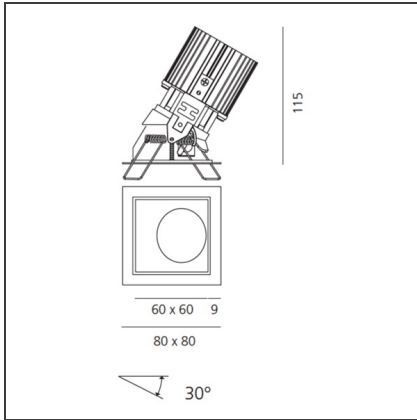

TECHNICAL DRAWINGS

FEATURES

Article Code:	M253825	Material:	aluminium
Colour:	White/White	Series:	Indoor
Installation:	Recessed, Ceiling		

DIMENSIONS

Length:	cm 8	Cutout shape:	Squared
Width:	cm 8	Glow Wire Test:	850
Weight:	kg 0.2		
Recessed depth:	cm 11.5		

INCLUDED SOURCES

Category:	LED	Color temperature (K):	3000K
Number:	1	CRI:	90
Watt:	13W		
Type:	0		
Class:	A		

LUMINAIRE

Watt:	13W	Delivered lumens output (lm):	1030lm
Voltage:	220-240 V	CCT:	3000K
		Efficiency:	100%
		Efficacy:	79.2lm/W
		CRI:	90