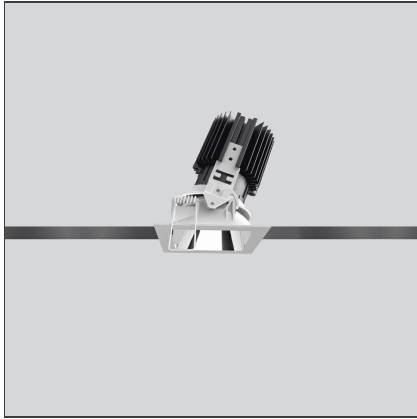

# Everything 80 - Square Adjustable trim - 46° 3000k - White/White

IP20/44 

## DESCRIPTION

Everything is an innovative range of professional recessed light fittings created to deliver a high lighting performance, with an eye on energy saving and excellent visual comfort. A complete, flexible product range, extremely versatile in its many applications and able to meet challenging lighting performance criteria.

## DIMENSIONS

<b>Length:</b>	cm 8	<b>Cutout shape:</b>	Squared
<b>Width:</b>	cm 8	<b>Glow Wire Test:</b>	850
<b>Weight:</b>	kg 0.2		
<b>Recessed depth:</b>	cm 11.5		