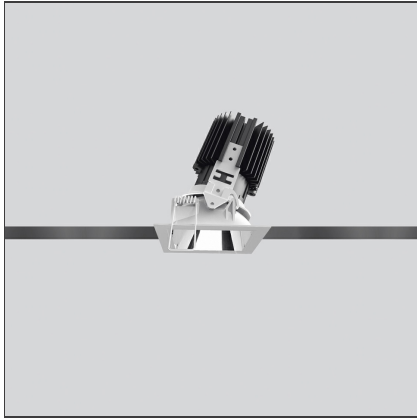

Everything 80 - Square Adjustable trim - 46° 3000k - White/Black

IP20/44 

DESIGN BY

Ernesto Gismondi

DESCRIPTION

Everything is an innovative range of professional recessed light fittings created to deliver a high lighting performance, with an eye on energy saving and excellent visual comfort. A complete, flexible product range, extremely versatile in its many applications and able to meet challenging lighting performance criteria.

TECHNICAL DRAWINGS

FEATURES

Article Code:	M254425	Material:	aluminium
Colour:	White/Black	Series:	Indoor
Installation:	Recessed, Ceiling		

DIMENSIONS

Length:	cm 8	Cutout shape:	Squared
Width:	cm 8	Glow Wire Test:	850
Weight:	kg 0.2		
Recessed depth:	cm 11.5		