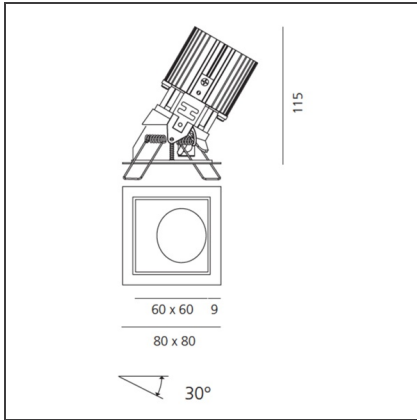

TECHNICAL DRAWINGS

FEATURES

Article Code:	M254425	Material:	aluminium
Colour:	White/Black	Series:	Indoor
Installation:	Recessed, Ceiling		

DIMENSIONS

Length:	cm 8	Cutout shape:	Squared
Width:	cm 8	Glow Wire Test:	850
Weight:	kg 0.2		
Recessed depth:	cm 11.5		