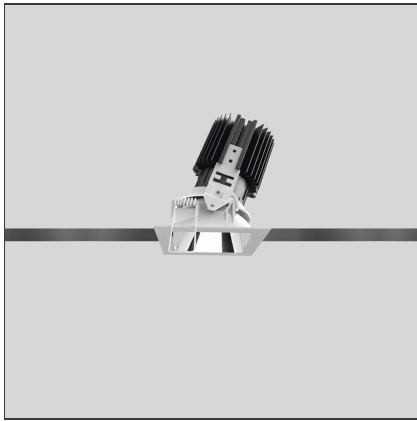

# Everything 80 - Square Adjustable trim - 46° 3000k - White/Alluminium

IP20/44 

## DESCRIPTION

Everything is an innovative range of professional recessed light fittings created to deliver a high lighting performance, with an eye on energy saving and excellent visual comfort. A complete, flexible product range, extremely versatile in its many applications and able to meet challenging lighting performance criteria.

## DIMENSIONS

<b>Length:</b>	cm 8	<b>Cutout shape:</b>	Squared
<b>Width:</b>	cm 8	<b>Glow Wire Test:</b>	850
<b>Weight:</b>	kg 0.2		
<b>Recessed depth:</b>	cm 11.5		