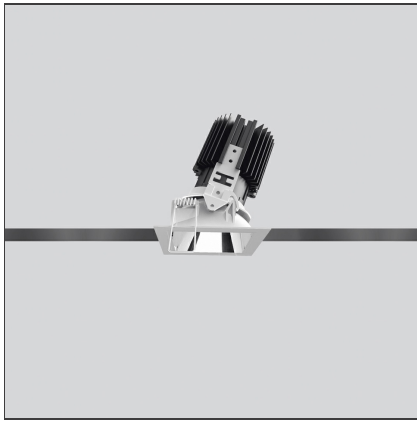

# Everything 80 - Square Adjustable trim - 46° 3000k - Grey/Black

IP20/44 

## DESCRIPTION

Everything is an innovative range of professional recessed light fittings created to deliver a high lighting performance, with an eye on energy saving and excellent visual comfort. A complete, flexible product range, extremely versatile in its many applications and able to meet challenging lighting performance criteria.

## DIMENSIONS

<b>Length:</b>	cm 8	<b>Cutout shape:</b>	Squared
<b>Width:</b>	cm 8	<b>Glow Wire Test:</b>	850
<b>Weight:</b>	kg 0.2		
<b>Recessed depth:</b>	cm 11.5		