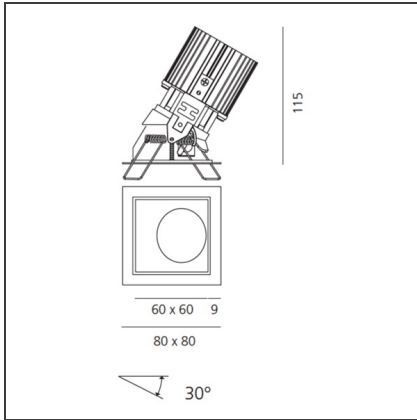

TECHNICAL DRAWINGS

FEATURES

Article Code:	M254465	Material:	aluminium
Colour:	Grey/Black	Series:	Indoor
Installation:	Recessed, Ceiling		

DIMENSIONS

Length:	cm 8	Cutout shape:	Squared
Width:	cm 8	Glow Wire Test:	850
Weight:	kg 0.2		
Recessed depth:	cm 11.5		

INCLUDED SOURCES

Category:	LED	Color temperature (K):	3000K
Number:	1	CRI:	90
Watt:	13W		
Type:	0		
Class:	A		

LUMINAIRE

Watt:	13W	Delivered lumens output (lm):	687lm
Voltage:	220-240 V	CCT:	3000K
		Efficiency:	100%
		Efficacy:	79.2lm/W
		CRI:	90