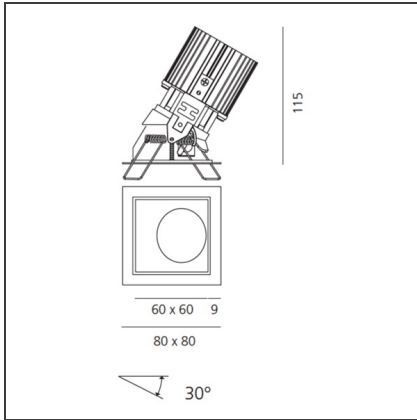

TECHNICAL DRAWINGS

FEATURES

Article Code:	M254415	Material:	aluminium
Colour:	Black/Black	Series:	Indoor
Installation:	Recessed, Ceiling		

DIMENSIONS

Length:	cm 8	Cutout shape:	Squared
Width:	cm 8	Glow Wire Test:	850
Weight:	kg 0.2		
Recessed depth:	cm 11.5		