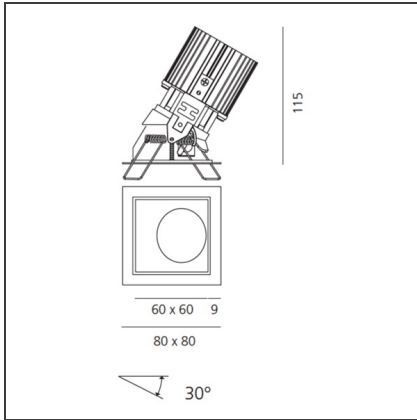

TECHNICAL DRAWINGS

FEATURES

Article Code:	M327125	Material:	aluminium
Colour:	White/White	Series:	Indoor
Installation:	Recessed, Ceiling		

DIMENSIONS

Length:	cm 8	Cutout shape:	Squared
Width:	cm 8	Glow Wire Test:	850
Weight:	kg 0.2		
Recessed depth:	cm 11.5		