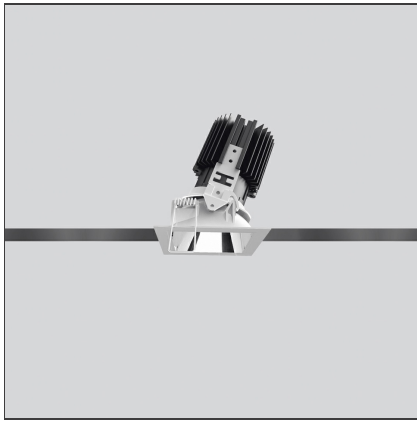

Everything 80 - Square Adjustable trim - 46° 2700k - White/White

IP20/44 

DESIGN BY

Ernesto Gismondi

DESCRIPTION

Everything is an innovative range of professional recessed light fittings created to deliver a high lighting performance, with an eye on energy saving and excellent visual comfort. A complete, flexible product range, extremely versatile in its many applications and able to meet challenging lighting performance criteria.

TECHNICAL DRAWINGS

FEATURES

Article Code:	M327125	Material:	aluminium
Colour:	White/White	Series:	Indoor
Installation:	Recessed, Ceiling		

DIMENSIONS

Length:	cm 8	Cutout shape:	Squared
Width:	cm 8	Glow Wire Test:	850
Weight:	kg 0.2		
Recessed depth:	cm 11.5		