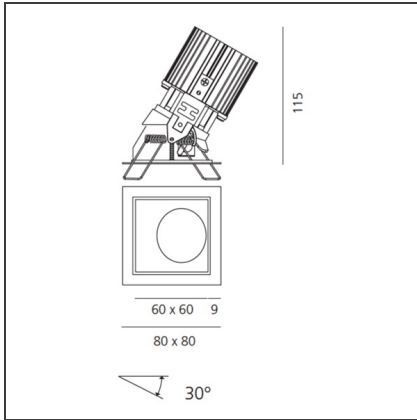

TECHNICAL DRAWINGS

FEATURES

Article Code:	M327425	Material:	aluminium
Colour:	White/Black	Series:	Indoor
Installation:	Recessed, Ceiling		

DIMENSIONS

Length:	cm 8	Cutout shape:	Squared
Width:	cm 8	Glow Wire Test:	850
Weight:	kg 0.2		
Recessed depth:	cm 11.5		

INCLUDED SOURCES

Category:	LED	Color temperature (K):	2700K
Number:	1		
Watt:	13W		
Type:	0		
Class:	A		

LUMINAIRE

Watt:	13W	Delivered lumens output (lm):	657lm
Voltage:	220-240 V	CCT:	2700 K
		CRI:	90