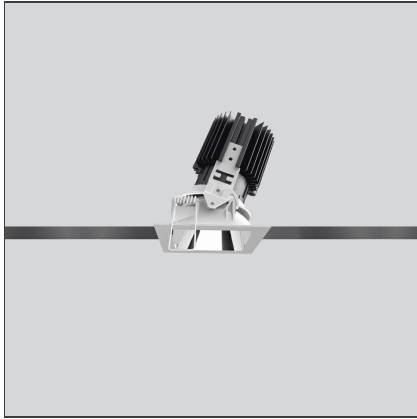

# Everything 80 - Square Adjustable trim - 46° 2700k - White/Black

IP20/44 

## DESCRIPTION

Everything is an innovative range of professional recessed light fittings created to deliver a high lighting performance, with an eye on energy saving and excellent visual comfort. A complete, flexible product range, extremely versatile in its many applications and able to meet challenging lighting performance criteria.

## DIMENSIONS

<b>Length:</b>	cm 8	<b>Cutout shape:</b>	Squared
<b>Width:</b>	cm 8	<b>Glow Wire Test:</b>	850
<b>Weight:</b>	kg 0.2		
<b>Recessed depth:</b>	cm 11.5		