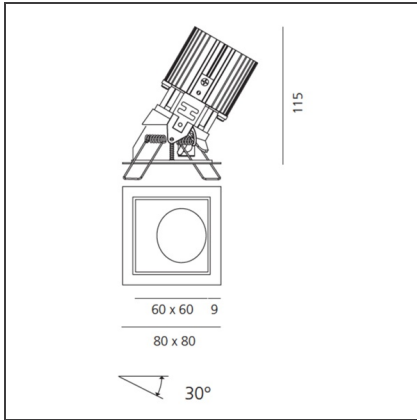

TECHNICAL DRAWINGS

FEATURES

Article Code:	M330725	Material:	aluminium
Colour:	White/Aluminium	Series:	Indoor
Installation:	Recessed, Ceiling		

DIMENSIONS

Length:	cm 8	Cutout shape:	Squared
Width:	cm 8	Glow Wire Test:	850
Weight:	kg 0.2		
Recessed depth:	cm 11.5		