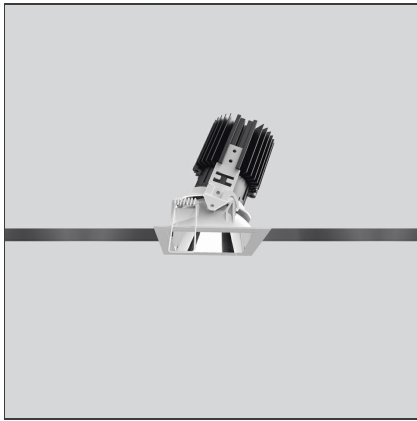

Everything 80 - Square Adjustable trim - 46° 2700k - White/Aluminium

IP20/44 

DESIGN BY

Ernesto Gismondi

DESCRIPTION

Everything is an innovative range of professional recessed light fittings created to deliver a high lighting performance, with an eye on energy saving and excellent visual comfort. A complete, flexible product range, extremely versatile in its many applications and able to meet challenging lighting performance criteria.

TECHNICAL DRAWINGS

FEATURES

Article Code:	M330725	Material:	aluminium
Colour:	White/Aluminium	Series:	Indoor
Installation:	Recessed, Ceiling		

DIMENSIONS

Length:	cm 8	Cutout shape:	Squared
Width:	cm 8	Glow Wire Test:	850
Weight:	kg 0.2		
Recessed depth:	cm 11.5		