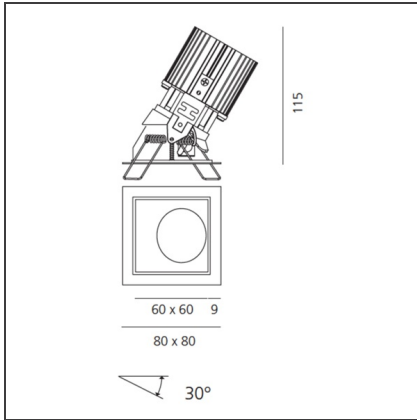

TECHNICAL DRAWINGS

FEATURES

Article Code:	M327465	Material:	aluminium
Colour:	Grey/Black	Series:	Indoor
Installation:	Recessed, Ceiling		

DIMENSIONS

Length:	cm 8	Cutout shape:	Squared
Width:	cm 8	Glow Wire Test:	850
Weight:	kg 0.2		
Recessed depth:	cm 11.5		

INCLUDED SOURCES

Category:	LED	Color temperature (K):	2700K
Number:	1		
Watt:	13W		
Type:	0		
Class:	A		

LUMINAIRE

Watt:	13W	Delivered lumens output (lm):	657lm
Voltage:	220-240 V	CCT:	2700 K
		CRI:	90