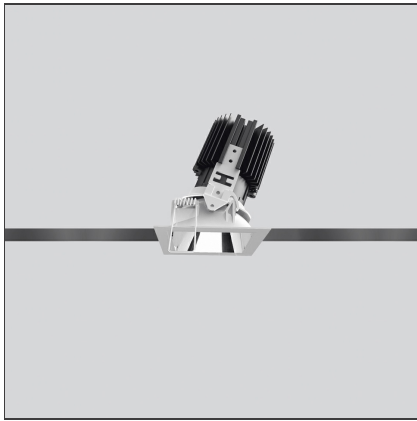

# Everything 80 - Square Adjustable trim - 46° 2700k - Grey/Black

IP20/44 

## DESCRIPTION

Everything is an innovative range of professional recessed light fittings created to deliver a high lighting performance, with an eye on energy saving and excellent visual comfort. A complete, flexible product range, extremely versatile in its many applications and able to meet challenging lighting performance criteria.

## DIMENSIONS

<b>Length:</b>	cm 8	<b>Cutout shape:</b>	Squared
<b>Width:</b>	cm 8	<b>Glow Wire Test:</b>	850
<b>Weight:</b>	kg 0.2		
<b>Recessed depth:</b>	cm 11.5		