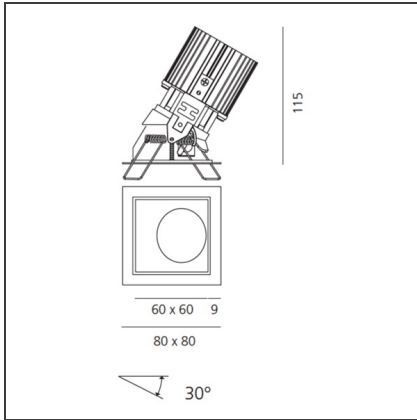

TECHNICAL DRAWINGS

FEATURES

Article Code:	M327415	Material:	aluminium
Colour:	Black/Black	Series:	Indoor
Installation:	Recessed, Ceiling		

DIMENSIONS

Length:	cm 8	Cutout shape:	Squared
Width:	cm 8	Glow Wire Test:	850
Weight:	kg 0.2		
Recessed depth:	cm 11.5		