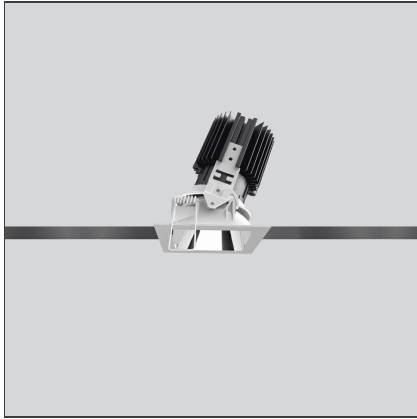

# Everything 80 - Square Adjustable trim - 46° 2700k - Black/Aluminium

IP20/44 

## DESCRIPTION

Everything is an innovative range of professional recessed light fittings created to deliver a high lighting performance, with an eye on energy saving and excellent visual comfort. A complete, flexible product range, extremely versatile in its many applications and able to meet challenging lighting performance criteria.

## DIMENSIONS

<b>Length:</b>	cm 8	<b>Cutout shape:</b>	Squared
<b>Width:</b>	cm 8	<b>Glow Wire Test:</b>	850
<b>Weight:</b>	kg 0.2		
<b>Recessed depth:</b>	cm 11.5		