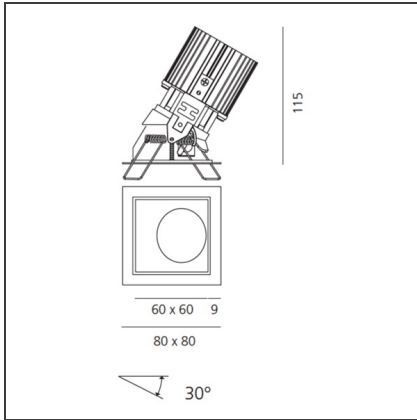

TECHNICAL DRAWINGS

FEATURES

Article Code:	M330715	Material:	aluminium
Colour:	Black/Aluminium	Series:	Indoor
Installation:	Recessed, Ceiling		

DIMENSIONS

Length:	cm 8	Cutout shape:	Squared
Width:	cm 8	Glow Wire Test:	850
Weight:	kg 0.2		
Recessed depth:	cm 11.5		

INCLUDED SOURCES

Category:	LED	Color temperature (K):	2700K
Number:	1		
Watt:	13W		
Type:	0		
Class:	A		

LUMINAIRE

Watt:	13W	Delivered lumens output (lm):	880lm
Voltage:	220-240 V	CCT:	2700 K
		CRI:	90