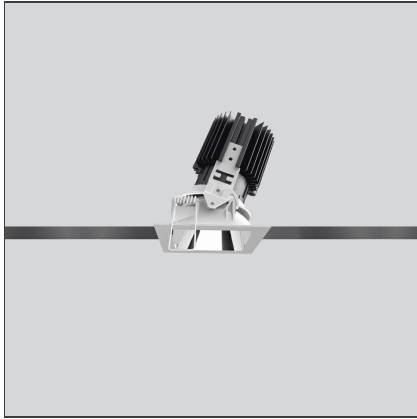

# Everything 80 - Square Adjustable trim - 28° 3000k - White/Black

IP20/44 

## DESCRIPTION

Everything is an innovative range of professional recessed light fittings created to deliver a high lighting performance, with an eye on energy saving and excellent visual comfort. A complete, flexible product range, extremely versatile in its many applications and able to meet challenging lighting performance criteria.

## DIMENSIONS

<b>Length:</b>	cm 8	<b>Cutout shape:</b>	Squared
<b>Width:</b>	cm 8	<b>Glow Wire Test:</b>	850
<b>Weight:</b>	kg 0.2		
<b>Recessed depth:</b>	cm 11.5		