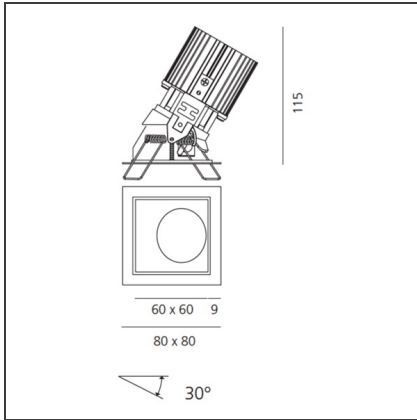

TECHNICAL DRAWINGS

FEATURES

Article Code:	M254225	Material:	aluminium
Colour:	White/Black	Series:	Indoor
Installation:	Recessed, Ceiling		

DIMENSIONS

Length:	cm 8	Cutout shape:	Squared
Width:	cm 8	Glow Wire Test:	850
Weight:	kg 0.2		
Recessed depth:	cm 11.5		

INCLUDED SOURCES

Category:	LED	Color temperature (K):	3000K
Number:	1	CRI:	90
Watt:	13W		
Type:	0		
Class:	A		

LUMINAIRE

Watt:	13W	Delivered lumens output (lm):	847lm
Voltage:	220-240 V	CCT:	3000K
		Efficiency:	100%
		Efficacy:	80.1lm/W
		CRI:	90