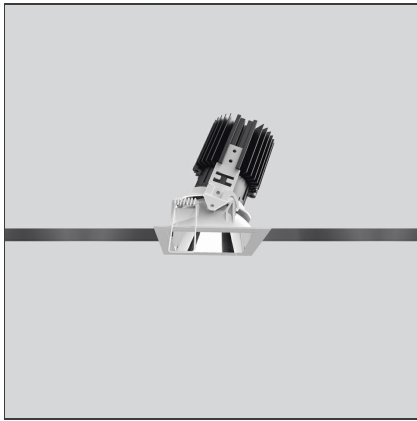

Everything 80 - Square Adjustable trim - 28° 3000k - White/Alluminium

IP20/44 

DESIGN BY

Ernesto Gismondi

DESCRIPTION

Everything is an innovative range of professional recessed light fittings created to deliver a high lighting performance, with an eye on energy saving and excellent visual comfort. A complete, flexible product range, extremely versatile in its many applications and able to meet challenging lighting performance criteria.

TECHNICAL DRAWINGS

FEATURES

Article Code:	M273825	Material:	aluminium
Colour:	White/Alluminium	Series:	Indoor
Installation:	Recessed, Ceiling		

DIMENSIONS

Length:	cm 8	Cutout shape:	Squared
Width:	cm 8	Glow Wire Test:	850
Weight:	kg 0.2		
Recessed depth:	cm 11.5		