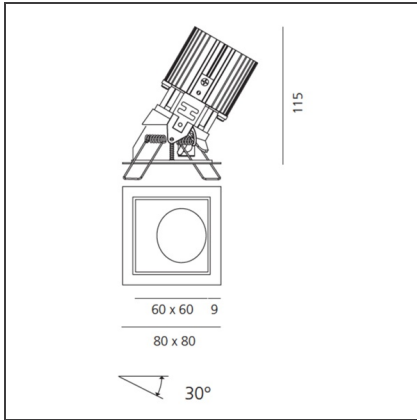

TECHNICAL DRAWINGS

FEATURES

Article Code:	M273825	Material:	aluminium
Colour:	White/Alluminium	Series:	Indoor
Installation:	Recessed, Ceiling		

DIMENSIONS

Length:	cm 8	Cutout shape:	Squared
Width:	cm 8	Glow Wire Test:	850
Weight:	kg 0.2		
Recessed depth:	cm 11.5		