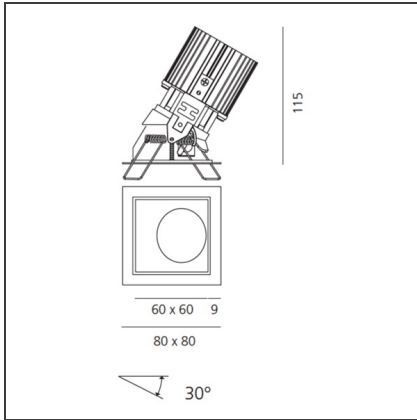

TECHNICAL DRAWINGS

FEATURES

Article Code:	M254215	Material:	aluminium
Colour:	Black/Black	Series:	Indoor
Installation:	Recessed, Ceiling		

DIMENSIONS

Length:	cm 8	Cutout shape:	Squared
Width:	cm 8	Glow Wire Test:	850
Weight:	kg 0.2		
Recessed depth:	cm 11.5		