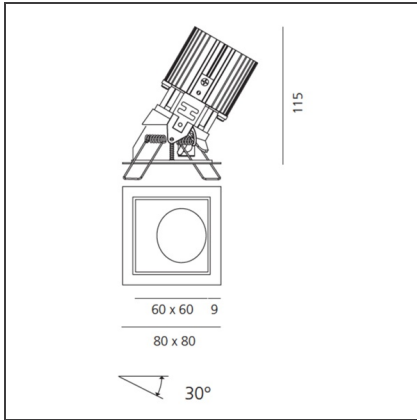

TECHNICAL DRAWINGS

FEATURES

Article Code:	M273815	Material:	aluminium
Colour:	Black/Alluminium	Series:	Indoor
Installation:	Recessed, Ceiling		

DIMENSIONS

Length:	cm 8	Cutout shape:	Squared
Width:	cm 8	Glow Wire Test:	850
Weight:	kg 0.2		
Recessed depth:	cm 11.5		