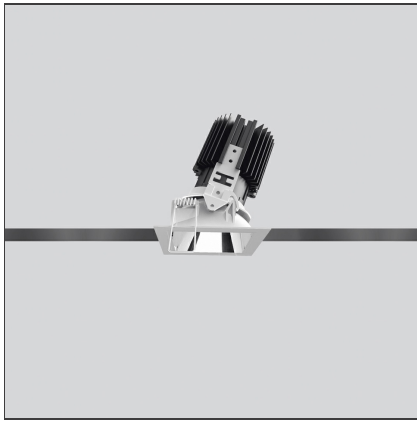

Everything 80 - Square Adjustable trim - 28° 2700k - White/White

IP20/44 

DESIGN BY

Ernesto Gismondi

DESCRIPTION

Everything is an innovative range of professional recessed light fittings created to deliver a high lighting performance, with an eye on energy saving and excellent visual comfort. A complete, flexible product range, extremely versatile in its many applications and able to meet challenging lighting performance criteria.

TECHNICAL DRAWINGS

FEATURES

Article Code:	M327025	Material:	aluminium
Colour:	White/White	Series:	Indoor
Installation:	Recessed, Ceiling		

DIMENSIONS

Length:	cm 8	Cutout shape:	Squared
Width:	cm 8	Glow Wire Test:	850
Weight:	kg 0.2		
Recessed depth:	cm 11.5		