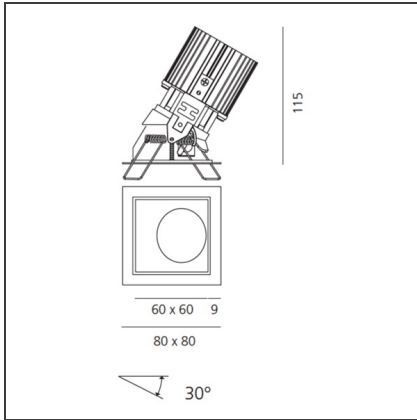

Everything 80 - Square Adjustable trim - 28° 2700k - White/White

IP20/44 

DESIGN BY

Ernesto Gismondi

DESCRIPTION

Everything is an innovative range of professional recessed light fittings created to deliver a high lighting performance, with an eye on energy saving and excellent visual comfort. A complete, flexible product range, extremely versatile in its many applications and able to meet challenging lighting performance criteria.

TECHNICAL DRAWINGS

FEATURES

Article Code:	M327025	Material:	aluminium
Colour:	White/White	Series:	Indoor
Installation:	Recessed, Ceiling		

DIMENSIONS

Length:	cm 8	Cutout shape:	Squared
Width:	cm 8	Glow Wire Test:	850
Weight:	kg 0.2		
Recessed depth:	cm 11.5		