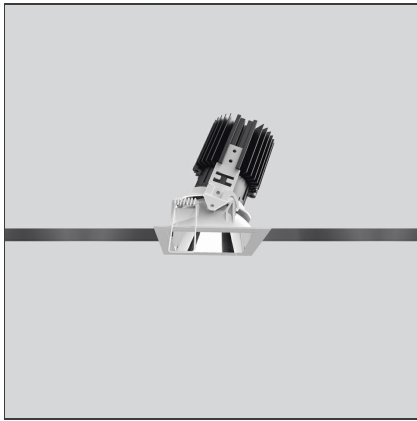

Everything 80 - Square Adjustable trim - 28° 2700k - White/Black

IP20/44 

DESIGN BY

Ernesto Gismondi

DESCRIPTION

Everything is an innovative range of professional recessed light fittings created to deliver a high lighting performance, with an eye on energy saving and excellent visual comfort. A complete, flexible product range, extremely versatile in its many applications and able to meet challenging lighting performance criteria.

TECHNICAL DRAWINGS

FEATURES

Article Code:	M327325	Material:	aluminium
Colour:	White/Black	Series:	Indoor
Installation:	Recessed, Ceiling		

DIMENSIONS

Length:	cm 8	Cutout shape:	Squared
Width:	cm 8	Glow Wire Test:	850
Weight:	kg 0.2		
Recessed depth:	cm 11.5		