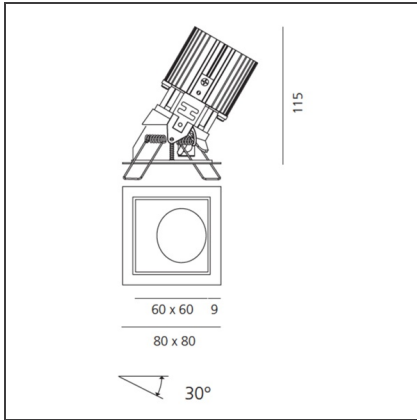

TECHNICAL DRAWINGS

FEATURES

Article Code:	M327325	Material:	aluminium
Colour:	White/Black	Series:	Indoor
Installation:	Recessed, Ceiling		

DIMENSIONS

Length:	cm 8	Cutout shape:	Squared
Width:	cm 8	Glow Wire Test:	850
Weight:	kg 0.2		
Recessed depth:	cm 11.5		