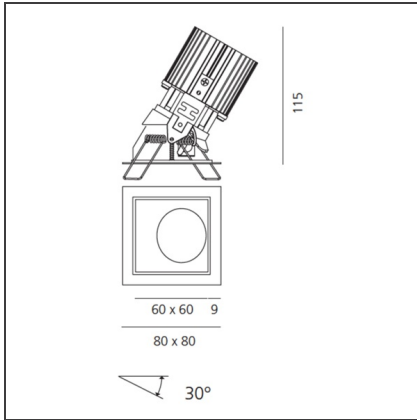

TECHNICAL DRAWINGS

FEATURES

Article Code:	M327365	Material:	aluminium
Colour:	Grey/Black	Series:	Indoor
Installation:	Recessed, Ceiling		

DIMENSIONS

Length:	cm 8	Cutout shape:	Squared
Width:	cm 8	Glow Wire Test:	850
Weight:	kg 0.2		
Recessed depth:	cm 11.5		