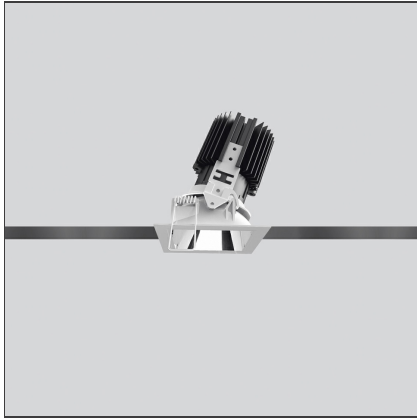

Everything 80 - Square Adjustable trim - 28° 2700k - Grey/Black

IP20/44 

DESIGN BY

Ernesto Gismondi

DESCRIPTION

Everything is an innovative range of professional recessed light fittings created to deliver a high lighting performance, with an eye on energy saving and excellent visual comfort. A complete, flexible product range, extremely versatile in its many applications and able to meet challenging lighting performance criteria.

TECHNICAL DRAWINGS

FEATURES

Article Code:	M327365	Material:	aluminium
Colour:	Grey/Black	Series:	Indoor
Installation:	Recessed, Ceiling		

DIMENSIONS

Length:	cm 8	Cutout shape:	Squared
Width:	cm 8	Glow Wire Test:	850
Weight:	kg 0.2		
Recessed depth:	cm 11.5		