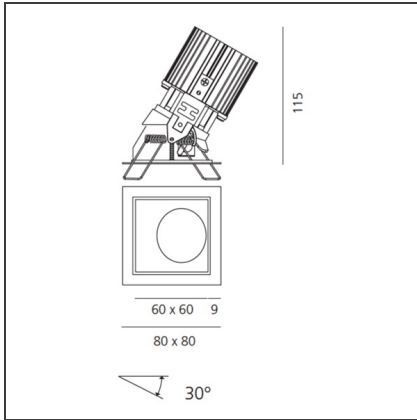

TECHNICAL DRAWINGS

FEATURES

Article Code:	M327315	Material:	aluminium
Colour:	Black/Black	Series:	Indoor
Installation:	Recessed, Ceiling		

DIMENSIONS

Length:	cm 8	Cutout shape:	Squared
Width:	cm 8	Glow Wire Test:	850
Weight:	kg 0.2		
Recessed depth:	cm 11.5		