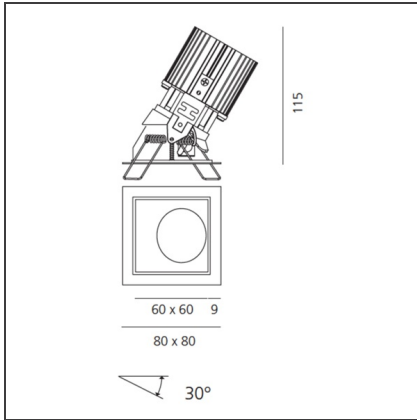

TECHNICAL DRAWINGS

FEATURES

Article Code:	M330615	Material:	aluminium
Colour:	Black/Aluminium	Series:	Indoor
Installation:	Recessed, Ceiling		

DIMENSIONS

Length:	cm 8	Cutout shape:	Squared
Width:	cm 8	Glow Wire Test:	850
Weight:	kg 0.2		
Recessed depth:	cm 11.5		

INCLUDED SOURCES

Category:	LED	Color temperature (K):	2700K
Number:	1		
Watt:	13W		
Type:	0		
Class:	A		

LUMINAIRE

Watt:	13W	Delivered lumens output (lm):	975lm
Voltage:	220-240 V	CCT:	2700 K
		CRI:	90