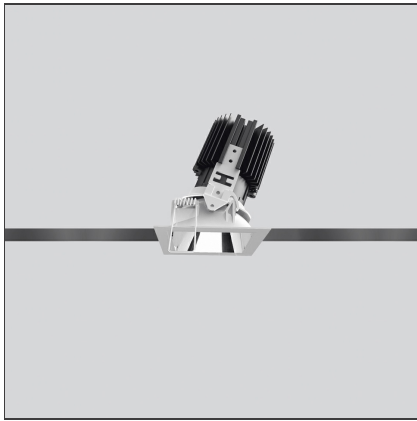

## Everything 80 - Square Adjustable trim - 28° 2700k - Black/Aluminium

IP20/44 

### DESCRIPTION

Everything is an innovative range of professional recessed light fittings created to deliver a high lighting performance, with an eye on energy saving and excellent visual comfort. A complete, flexible product range, extremely versatile in its many applications and able to meet challenging lighting performance criteria.

### DIMENSIONS

<b>Length:</b>	cm 8	<b>Cutout shape:</b>	Squared
<b>Width:</b>	cm 8	<b>Glow Wire Test:</b>	850
<b>Weight:</b>	kg 0.2		
<b>Recessed depth:</b>	cm 11.5		