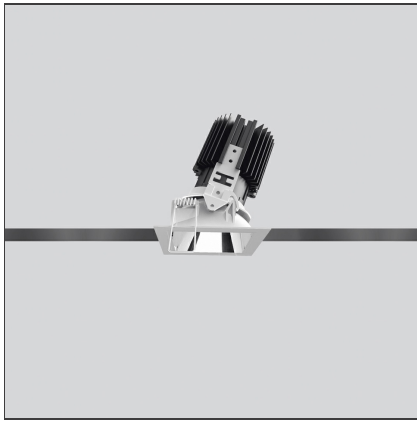

Everything 80 - Square Adjustable trim - 23° 3000k - White/White

IP20/44 

DESIGN BY

Ernesto Gismondi

DESCRIPTION

Everything is an innovative range of professional recessed light fittings created to deliver a high lighting performance, with an eye on energy saving and excellent visual comfort. A complete, flexible product range, extremely versatile in its many applications and able to meet challenging lighting performance criteria.

TECHNICAL DRAWINGS

FEATURES

Article Code:	M253425	Material:	aluminium
Colour:	White/White	Series:	Indoor
Installation:	Recessed, Ceiling		

DIMENSIONS

Length:	cm 8	Cutout shape:	Squared
Width:	cm 8	Glow Wire Test:	850
Weight:	kg 0.2		
Recessed depth:	cm 11.5		