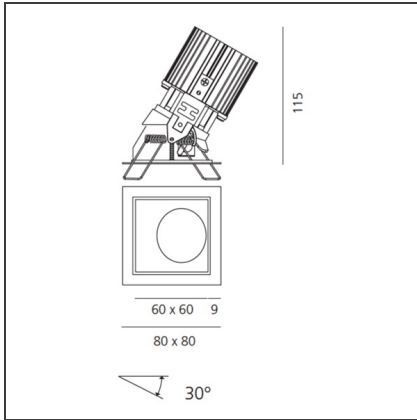

TECHNICAL DRAWINGS

FEATURES

Article Code:	M253425	Material:	aluminium
Colour:	White/White	Series:	Indoor
Installation:	Recessed, Ceiling		

DIMENSIONS

Length:	cm 8	Cutout shape:	Squared
Width:	cm 8	Glow Wire Test:	850
Weight:	kg 0.2		
Recessed depth:	cm 11.5		