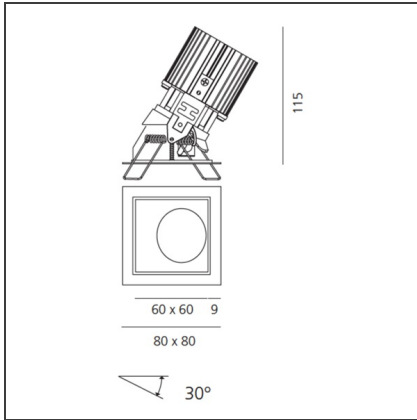

TECHNICAL DRAWINGS

FEATURES

Article Code:	M254025	Material:	aluminium
Colour:	White/Black	Series:	Indoor
Installation:	Recessed, Ceiling		

DIMENSIONS

Length:	cm 8	Cutout shape:	Squared
Width:	cm 8	Glow Wire Test:	850
Weight:	kg 0.2		
Recessed depth:	cm 11.5		