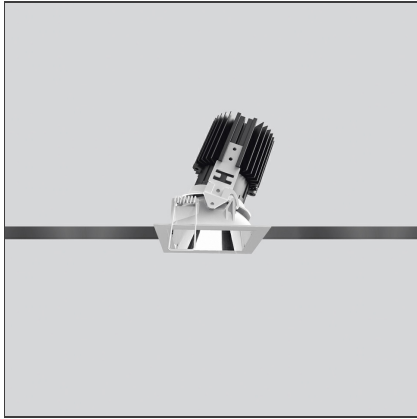

Everything 80 - Square Adjustable trim - 23° 3000k - White/Black

IP20/44 

DESIGN BY

Ernesto Gismondi

DESCRIPTION

Everything is an innovative range of professional recessed light fittings created to deliver a high lighting performance, with an eye on energy saving and excellent visual comfort. A complete, flexible product range, extremely versatile in its many applications and able to meet challenging lighting performance criteria.

TECHNICAL DRAWINGS

FEATURES

Article Code:	M254025	Material:	aluminium
Colour:	White/Black	Series:	Indoor
Installation:	Recessed, Ceiling		

DIMENSIONS

Length:	cm 8	Cutout shape:	Squared
Width:	cm 8	Glow Wire Test:	850
Weight:	kg 0.2		
Recessed depth:	cm 11.5		