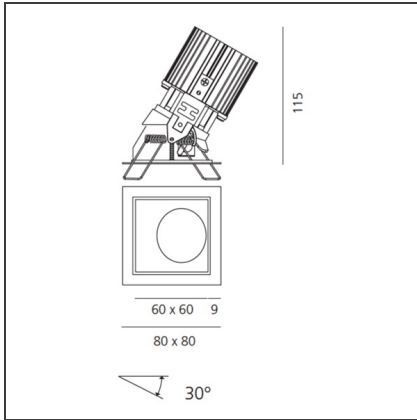

TECHNICAL DRAWINGS

FEATURES

Article Code:	M273625	Material:	aluminium
Colour:	White/Alluminium	Series:	Indoor
Installation:	Recessed, Ceiling		

DIMENSIONS

Length:	cm 8	Cutout shape:	Squared
Width:	cm 8	Glow Wire Test:	850
Weight:	kg 0.2		
Recessed depth:	cm 11.5		