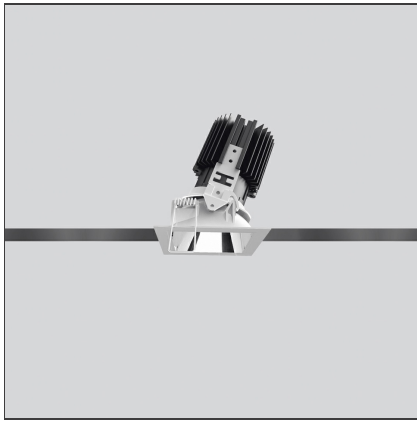

Everything 80 - Square Adjustable trim - 23° 3000k - White/Alluminium

IP20/44 

DESIGN BY

Ernesto Gismondi

DESCRIPTION

Everything is an innovative range of professional recessed light fittings created to deliver a high lighting performance, with an eye on energy saving and excellent visual comfort. A complete, flexible product range, extremely versatile in its many applications and able to meet challenging lighting performance criteria.

TECHNICAL DRAWINGS

FEATURES

Article Code:	M273625	Material:	aluminium
Colour:	White/Alluminium	Series:	Indoor
Installation:	Recessed, Ceiling		

DIMENSIONS

Length:	cm 8	Cutout shape:	Squared
Width:	cm 8	Glow Wire Test:	850
Weight:	kg 0.2		
Recessed depth:	cm 11.5		