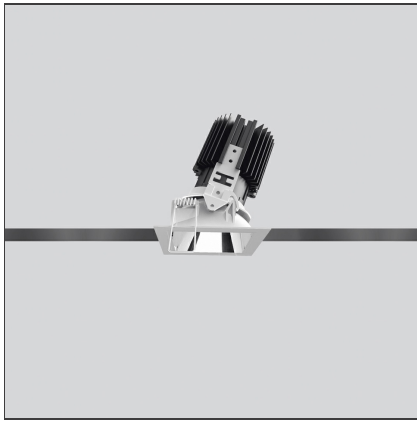

Everything 80 - Square Adjustable trim - 23° 3000k - Grey/Black

IP20/44 

DESIGN BY

Ernesto Gismondi

DESCRIPTION

Everything is an innovative range of professional recessed light fittings created to deliver a high lighting performance, with an eye on energy saving and excellent visual comfort. A complete, flexible product range, extremely versatile in its many applications and able to meet challenging lighting performance criteria.

TECHNICAL DRAWINGS

FEATURES

Article Code:	M254065	Material:	aluminium
Colour:	Grey/Black	Series:	Indoor
Installation:	Recessed, Ceiling		

DIMENSIONS

Length:	cm 8	Cutout shape:	Squared
Width:	cm 8	Glow Wire Test:	850
Weight:	kg 0.2		
Recessed depth:	cm 11.5		