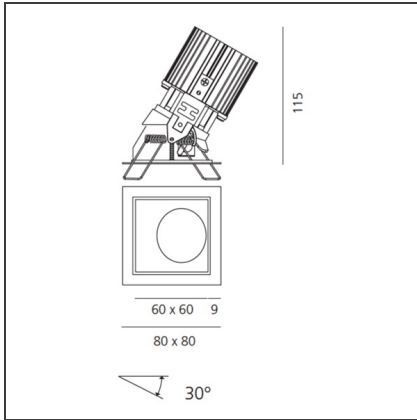

TECHNICAL DRAWINGS

FEATURES

Article Code:	M254065	Material:	aluminium
Colour:	Grey/Black	Series:	Indoor
Installation:	Recessed, Ceiling		

DIMENSIONS

Length:	cm 8	Cutout shape:	Squared
Width:	cm 8	Glow Wire Test:	850
Weight:	kg 0.2		
Recessed depth:	cm 11.5		