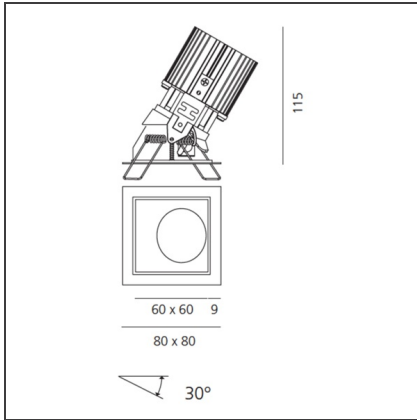

TECHNICAL DRAWINGS

FEATURES

Article Code:	M254015	Material:	aluminium
Colour:	Black/Black	Series:	Indoor
Installation:	Recessed, Ceiling		

DIMENSIONS

Length:	cm 8	Cutout shape:	Squared
Width:	cm 8	Glow Wire Test:	850
Weight:	kg 0.2		
Recessed depth:	cm 11.5		

INCLUDED SOURCES

Category:	LED	Color temperature (K):	3000K
Number:	1	CRI:	90
Watt:	13W		
Type:	0		
Class:	A		

LUMINAIRE

Watt:	13W	Delivered lumens output (lm):	851lm
Voltage:	220-240 V	CCT:	3000K
		Efficiency:	100%
		Efficacy:	79.7lm/W
		CRI:	90