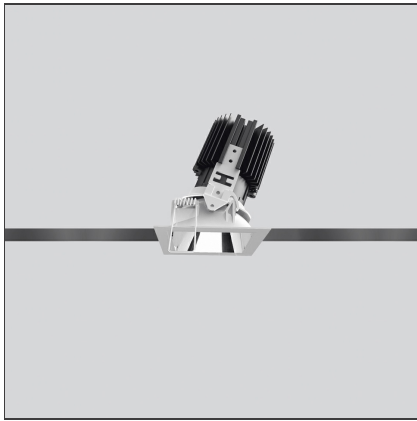

# Everything 80 - Square Adjustable trim - 23° 3000k - Black/Black

IP20/44 

## DESCRIPTION

Everything is an innovative range of professional recessed light fittings created to deliver a high lighting performance, with an eye on energy saving and excellent visual comfort. A complete, flexible product range, extremely versatile in its many applications and able to meet challenging lighting performance criteria.

## DIMENSIONS

<b>Length:</b>	cm 8	<b>Cutout shape:</b>	Squared
<b>Width:</b>	cm 8	<b>Glow Wire Test:</b>	850
<b>Weight:</b>	kg 0.2		
<b>Recessed depth:</b>	cm 11.5		