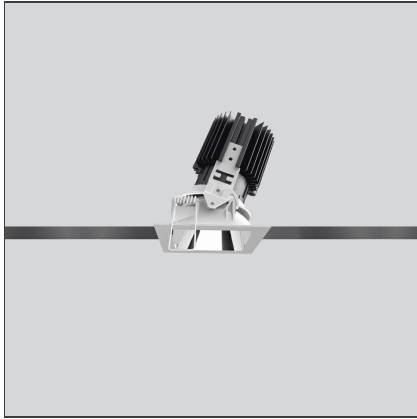

# Everything 80 - Square Adjustable trim - 23° 3000k - Black/Alluminium

IP20/44 

## DESCRIPTION

Everything is an innovative range of professional recessed light fittings created to deliver a high lighting performance, with an eye on energy saving and excellent visual comfort. A complete, flexible product range, extremely versatile in its many applications and able to meet challenging lighting performance criteria.

## DIMENSIONS

<b>Length:</b>	cm 8	<b>Cutout shape:</b>	Squared
<b>Width:</b>	cm 8	<b>Glow Wire Test:</b>	850
<b>Weight:</b>	kg 0.2		
<b>Recessed depth:</b>	cm 11.5		