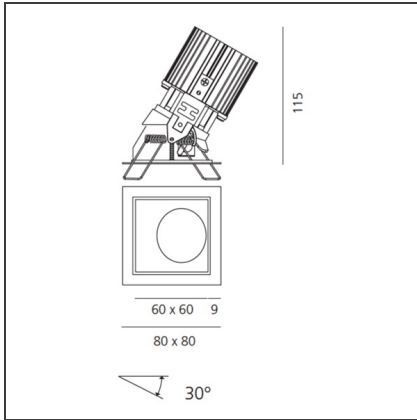

TECHNICAL DRAWINGS

FEATURES

Article Code:	M273615	Material:	aluminium
Colour:	Black/Alluminium	Series:	Indoor
Installation:	Recessed, Ceiling		

DIMENSIONS

Length:	cm 8	Cutout shape:	Squared
Width:	cm 8	Glow Wire Test:	850
Weight:	kg 0.2		
Recessed depth:	cm 11.5		

INCLUDED SOURCES

Category:	LED	Color temperature (K):	3000K
Number:	1	CRI:	90
Watt:	13W		
Type:	0		
Class:	A		

LUMINAIRE

Watt:	13W	Delivered lumens output (lm):	1084lm
Voltage:	220-240 V	CCT:	3000K
		Efficiency:	100%
		Efficacy:	79.7lm/W
		CRI:	90